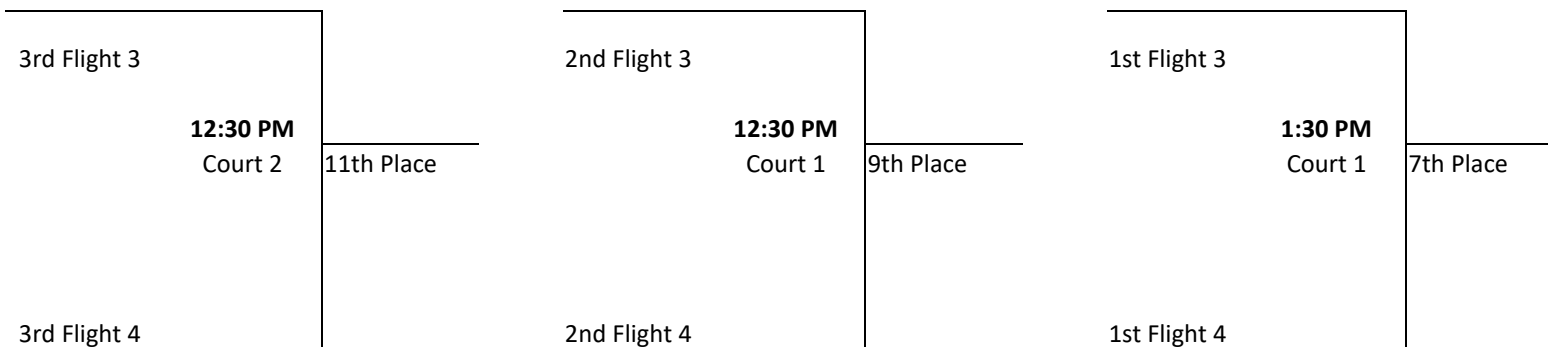

METRO CLASSIC PLAYOFF BRACKETS
Saturday, September 29th

East Main & East Annex = Belleville East High School, 2555 West Blvd., Belleville, IL 62221

SWIC IM = Southwestern Illinois College, Intramural Gym, 2500 Carlyle Ave., Belleville, IL 62221

Gold Division Playoffs (played at B. East Main Gym)

Silver Division Playoffs (played at B. East Annex Gym)

Bronze Division Playoffs (played at SWIC IM)